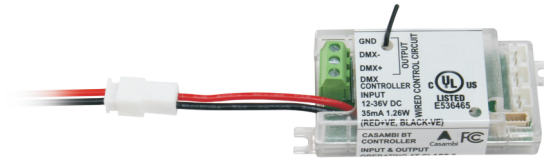

Bluetooth

- Controlled with Casambi app which can be downloaded free of charge from Apple App Store and Google Play Store
- Direct access to all the important Casambi lighting control functionalities.
- Flexibility to interior design & communication between casambi's devices.
- Different Casambi profiles such as single channel, TW, RGBW e.t.c.
- 6 DMX devices maximum per Bluetooth controller.
- Control up to 8 DMX channels.
- Small size.

Code	Supply Voltage	Output.	Control	Dimensions	IP Rate
DEM.295	12-36VDC	DMX Up to 8 channels.	Casambi app. Bluetooth 4.0 protocol	64x29x14mm	IP20

- ➔ Different Casambi enabled products can be used from a simple one luminaire direct control to a complete and full featured light control system where up to 250 units form automatically an intelligent mesh network.
- ➔ Casambi products, should not be placed in a metal enclosure or next to large metal structures. Metal will effectively block all radio signals which are crucial to the operation of the product.

CASAMBI

Range

Casambi uses mesh network technology so each Casambi product acts also as a repeater. Longer ranges can be achieved by using multiple Casambi units.

* Range is highly depended on the surrounding and obstacles, such as walls and building materials.