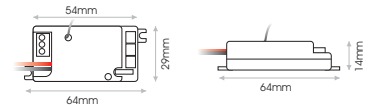

Code	Supply Voltage	Output.	Control	Dimensions	IP Rate
DEM.295	12-36VDC	DMX Up to 8 channels.	Casambi app. Bluetooth 4.0 protocol	64x29x14mm	IP20

- ➔ Different Casambi enabled products can be used from a simple one luminaire direct control to a complete and full featured light control system where up to 250 units form automatically an intelligent mesh network.
- ➔ Casambi products, should not be placed in a metal enclosure or next to large metal structures. Metal will effectively block all radio signals which are crucial to the operation of the product.